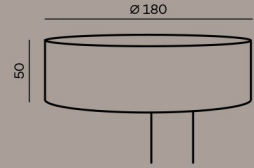

PC1295

PC1294

PC1293

Canopy for single lights

PC1296

PC1297

p. 12—13 | PH9986

PC1297 (CGC516, CGSU66, CCS2673, CECL519)

GLASS COLOUR: smoke brown – transparent glass
GLASS SURFACE: glossy surface
BODY FINISH: metal – black matte powder coating with structure
CABLE COLOUR: textile cable – black

PC1296 (CGC516, CGSU66, CCS2673, CECL519)