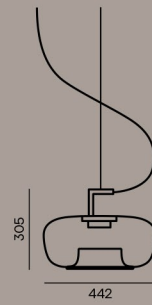

PC1295

PC1294

PC1293

Canopy for single lights

PC1296

PC1297

p. 12—13 | PH9986

PC1297 (CGC516, CGSU66, CCS2673, CECL519)

GLASS COLOUR: smoke brown – transparent glass
GLASS SURFACE: glossy surface
BODY FINISH: metal – black matte powder coating with structure
CABLE COLOUR: textile cable – black

PC1296 (CGC516, CGSU66, CCS2673, CECL519)