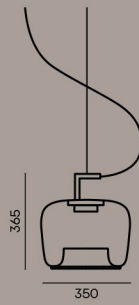

PC1295

PC1294

PC1293

Canopy for single lights

PC1296

PC1297

p. 12—13 | PH9986

PC1297 (CGC516, CGSU66, CCS2673, CECL519)

GLASS COLOUR: smoke brown – transparent glass
GLASS SURFACE: glossy surface
BODY FINISH: metal – black matte powder coating with structure
CABLE COLOUR: textile cable – black

PC1296 (CGC516, CGSU66, CCS2673, CECL519)